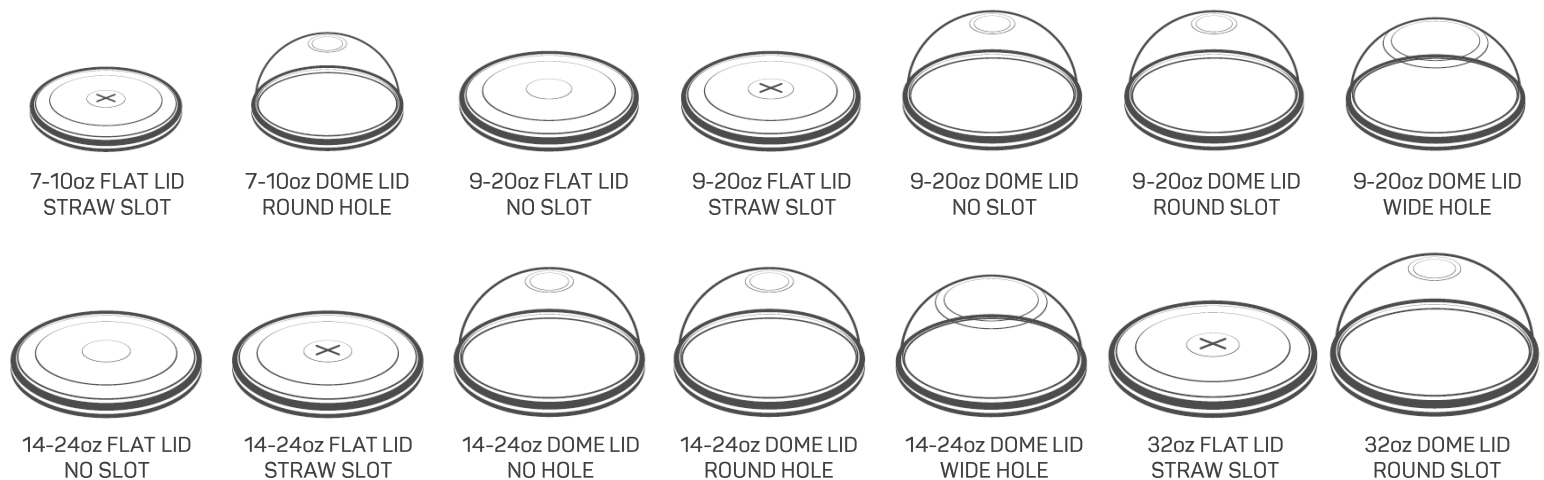

PERFECT FOR YOUR SERVING NEEDS

Ranging from 7 to 32 oz (13 sizes), the glass-like clarity of VG PET clear cups allow the appeal of your food and drink to shine through. Made of crack-resistant PET, these cups have outstanding strength that is durable yet flexible.

Whether for iced beverages, smoothies, frozen drinks, on-the-go snacks or parfaits, they give your product that high-end look and feel.

You can also create new food combinations with cup inserts. A great add-on solution for deli, supermarket, or convenience store.

PET CLEAR CUP

6 color UV offset custom printing with food-grade ink available

Cup Size	Dia. (mm / in.)	Packing QTY.	Carton Size (mm)	Carton (cu.ft.)	Carton G.W. (kg / lb)
78- 7oz	Ø 78 / 3.07"	1,000 pcs	400 x 320 x 330	1.49	7.73 / 17.05
78- 8oz	Ø 78 / 3.07"	1,000 pcs	400 x 320 x 420	1.90	6.56 / 14.46
78- 10oz	Ø 78 / 3.07"	1,000 pcs	400 x 320 x 440	1.99	7.84 / 17.29
78- 11oz	Ø 78 / 3.07"	1,000 pcs	400 x 320 x 459	2.07	7.86 / 17.33
92- 9oz	Ø 92 / 3.62"	1,000 pcs	476 x 386 x 370	2.40	9.81 / 21.64
92- 11oz	Ø 92 / 3.62"	1,000 pcs	476 x 386 x 440	2.85	10.90 / 24.03
92- 12oz	Ø 92 / 3.62"	1,000 pcs	476 x 386 x 455	2.95	12.10 / 26.68
92- 14oz	Ø 92 / 3.62"	1,000 pcs	476 x 386 x 476	3.09	12.47 / 27.50
92- 16oz	Ø 92 / 3.62"	1,000 pcs	476 x 386 x 565	3.67	13.83 / 30.49
92- 20oz	Ø 92 / 3.62"	1,000 pcs	476 x 386 x 430	2.79	17.07 / 37.64
98- 14oz	Ø 98 / 3.86"	1,000 pcs	506 x 403 x 400	2.88	12.91 / 28.46
98- 16oz	Ø 98 / 3.86"	1,000 pcs	506 x 403 x 390	2.81	14.99 / 33.05
98- 18oz	Ø 98 / 3.86"	1,000 pcs	506 x 403 x 420	3.02	16.43 / 36.22
98- 20oz	Ø 98 / 3.86"	1,000 pcs	506 x 403 x 486	3.50	14.79 / 32.61
98- 24oz	Ø 98 / 3.86"	600 pcs	400 x 300 x 480	2.03	10.66 / 23.50
98- 26oz	Ø 98 / 3.86"	600 pcs	400 x 300 x 481	2.04	10.90 / 24.04
107- 32oz	Ø 107 / 4.21"	500 pcs	565 x 455 x 450	4.08	13.54 / 29.85
Insert 4 oz	Ø 92 / 3.62"	1,000 pcs	468 x 380 x 269	1.69	3.68 / 8.12
Insert 5 oz	Ø 98 / 3.86"	1,000 pcs	510 x 215 x 310	1.20	4.07 / 8.96